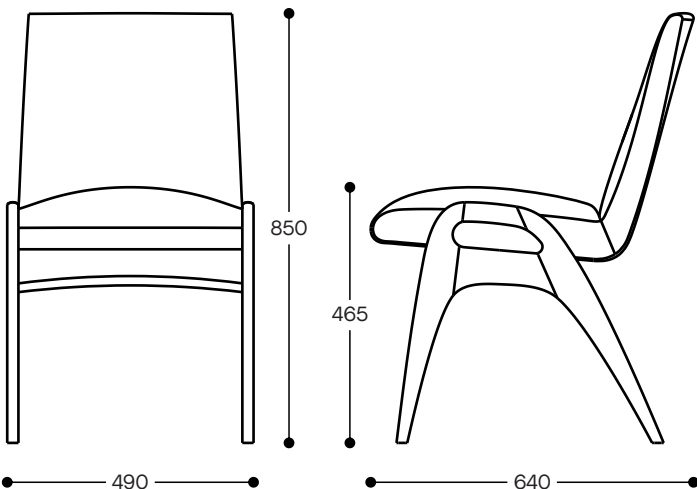

workspace

commercial furniture

Make ————— Space ————— Work

Rex

SYDNEY ————— MELBOURNE ————— ADELAIDE ————— CANBERRA ————— BRISBANE

www.workspace.com.au

Rex

The Rex Chair is a timeless classic reimagined for modern living. Combining retro style with enhanced structure and contemporary visual cues, the Rex Chair is crafted with a durable timber frame, making it both functional and elegant—an ideal addition to any dining space.

One of its standout features is its stackability, providing a practical solution for storage and space-saving needs. The fully upholstered back and seat, available in a wide range of fabrics, ensure comfort and versatility to suit any décor. Additionally, the innovative design includes practical handles on the sides allowing for easy movement and repositioning while seated.

SPECIFICATIONS

Range:
Chair

Base Options:
Solid Timber 4 leg Base

Features:
Stackable up to 4 high
Solid American White Ash Timber frame
Sprung seat with high Quality foam and fabric

Finishes:
Timber Clear (natural) finish as standard
Stained options available on request