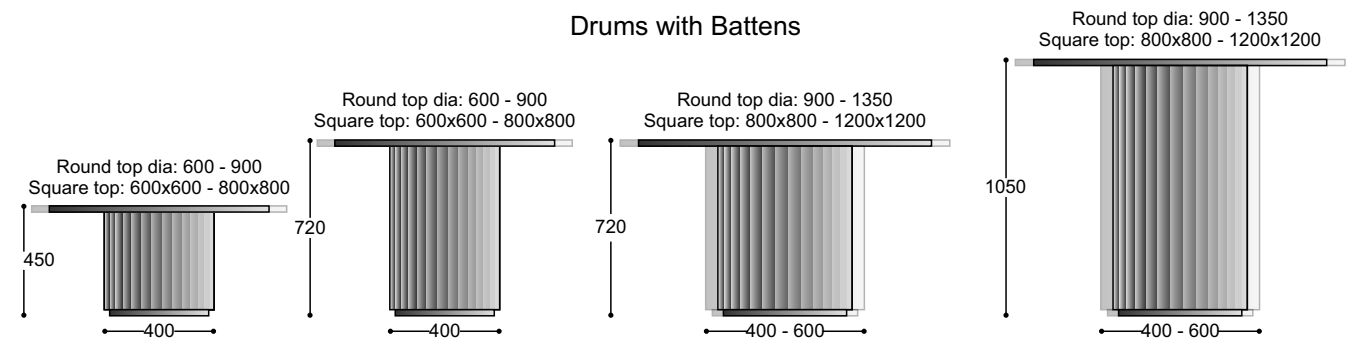

Designed for versatility, the range spans from coffee-table height through to standing height, with circular tops up to 1350 mm diameter and square tops up to 1200 × 1200 mm. Tops are available in a wide selection of finishes, including veneer and laminates, and can be fully customised to suit your project requirements.

Drum or Cone shaped base

Three height options: 450mm, 720mm and 1050mm

Finish Options:

Veneer Finish (Drum and Cone)

Batten Finish (Drum only)

Top Options:

Available in a wide range of pre-finished boards or veneers

Round top ranges from Φ 600mm to Φ 1350mm

Square Top ranges from 600x600mm to 1200x1200mm

Options and Features:

25mm black Plinth at bottom

27mm wide battens

Hard wearing glides

Power and Data available when supplied from floor

Warranty:

10 Years

DIMENSIONS

Drums with Veneer

Cones with Veneer

Drums with Battens

*Dimensions (+/-10mm)

workspace
commercial furniture