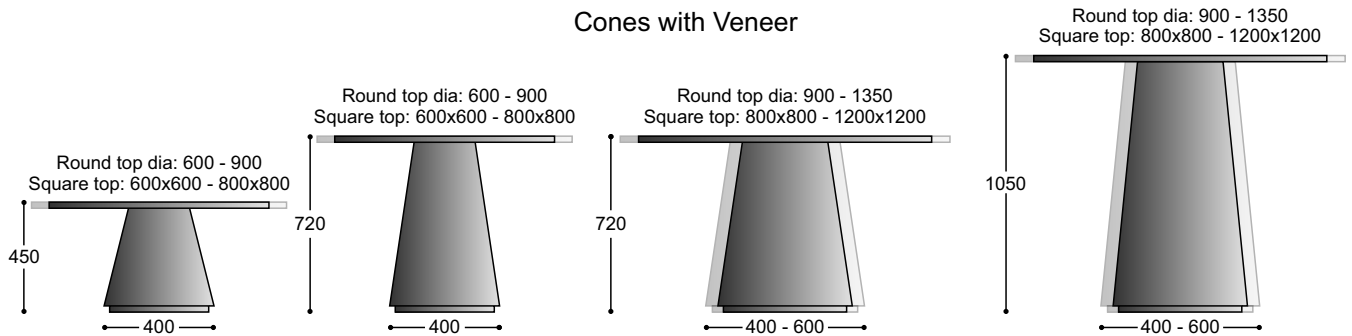

Designed for versatility, the range spans from coffee-table height through to standing height, with circular tops up to 1350 mm diameter and square tops up to 1200 × 1200 mm. Tops are available in a wide selection of finishes, including veneer and laminates, and can be fully customised to suit your project requirements.

Drum or Cone shaped base

Three height options: 450mm, 720mm and 1050mm

Finish Options:

Veneer Finish (Drum and Cone)

Batten Finish (Drum only)

Top Options:

Available in a wide range of pre-finished boards or veneers

Round top ranges from Φ 600mm to Φ 1350mm

Square Top ranges from 600x600mm to 1200x1200mm

Options and Features:

25mm black Plinth at bottom

27mm wide battens

Hard wearing glides

Power and Data available when supplied from floor

Warranty:

10 Years

DIMENSIONS

Drums with Veneer

Cones with Veneer

Drums with Battens

*Dimensions (+/-10mm)

workspace
commercial furniture