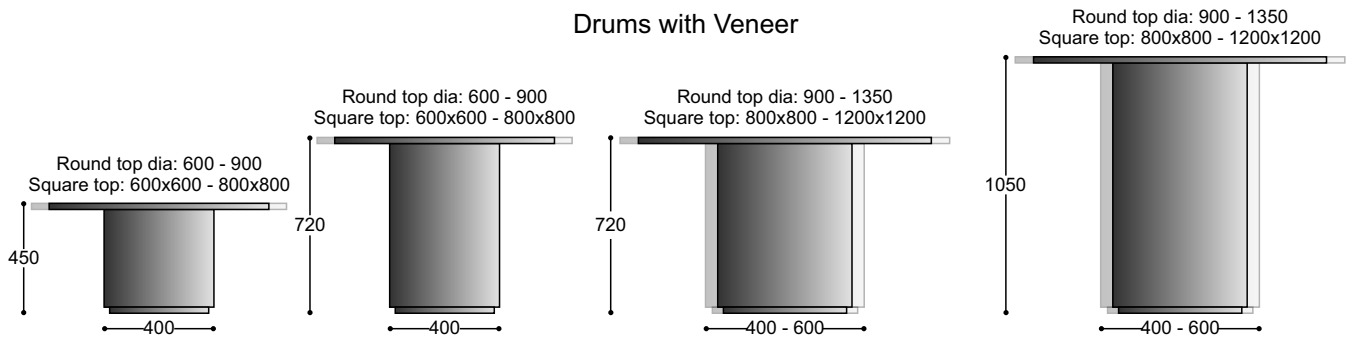

Designed for versatility, the range spans from coffee-table height through to standing height, with circular tops up to 1350 mm diameter and square tops up to 1200 × 1200 mm. Tops are available in a wide selection of finishes, including veneer and laminates, and can be fully customised to suit your project requirements.

Drum or Cone shaped base

Three height options: 450mm, 720mm and 1050mm

Finish Options:

Veneer Finish (Drum and Cone)

Batten Finish (Drum only)

Top Options:

Available in a wide range of pre-finished boards or veneers

Round top ranges from Φ 600mm to Φ 1350mm

Square Top ranges from 600x600mm to 1200x1200mm

Options and Features:

25mm black Plinth at bottom

27mm wide battens

Hard wearing glides

Power and Data available when supplied from floor

Warranty:

10 Years

DIMENSIONS

Drums with Veneer

Cones with Veneer

Drums with Battens

*Dimensions (+/-10mm)

workspace
commercial furniture