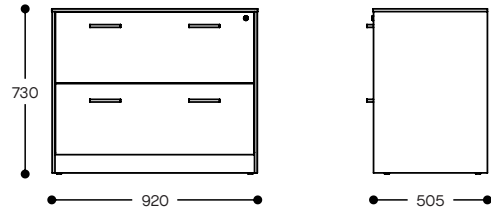

Kubit Lateral File