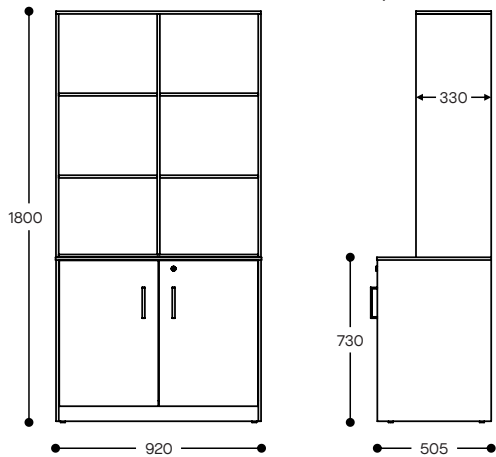

Custom bookcase top shown with 500mm depth

SPECIFICATIONS

Range:

- Desk featuring 25mm top & Logos leg system
- Return featuring 25mm top & Logos leg system
- Mobile pedestal: 3 drawers, 12mm top and ends
- Lateral file: 2 drawers, 12mm top and ends
- Bookcase base: Swing doors, 12mm top and ends
- Open bookcase top: 12mm top, ends & shelves,
- Non-adjustable shelves to suit large binders

Features:

- Lockable storage units
- Narrow edge profiles

Warranty:

- 10 years

DIMENSIONS

Kubit Bookcase Base

Kubit Lateral File

Kubit Bookcase Base with Bookcase Top