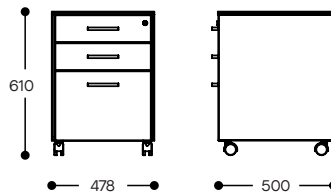

Kubit Mobile Pedestal