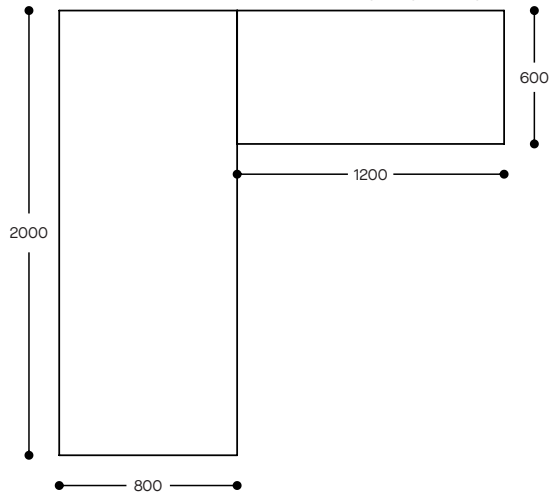

Kubit Desks and Workstations featuring Logos Leg System