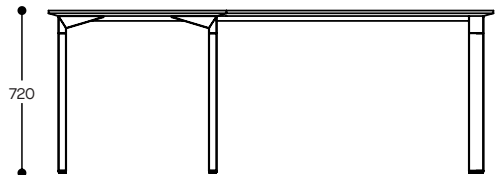

DIMENSIONS

Kubit Desks and Workstations featuring Logos Leg System

*Dimensions (+/-10mm)