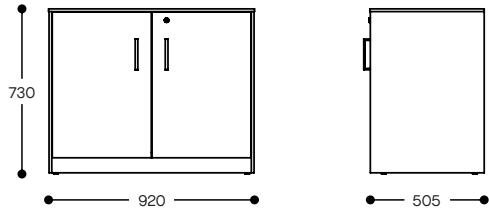

DIMENSIONS

Kubit Bookcase Base