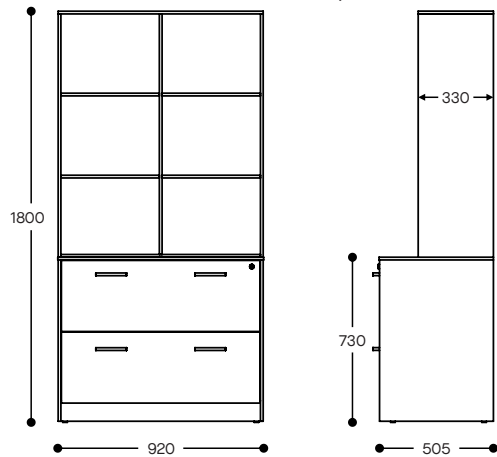

Kubit Lateral File with Bookcase Top