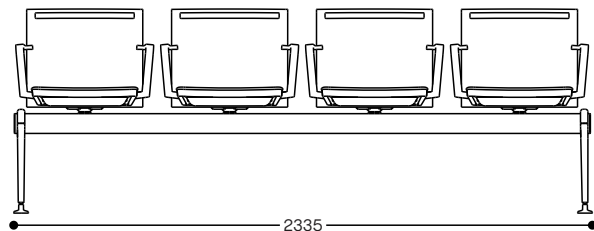

SPECIFICATIONS

Range:

Stackable meeting chair
Beam with up to 5 seats

Features:

Stackable 5 high with or without armrests
Polypropylene backrest, seat pad and armrests
Perforations in backrest for ventilation
Built-in handle in backrest for easy handling
Powder coated steel frame for durability
Beam legs are polished aluminium (option to powder coat)

Beam with 2 seats

Beam with 2 seats and side table

Beam with 3 seats

Beam with 4 seats

Beam with 5 seats

*Dimensions (+/-10mm)

workspace
commercial furniture

SYDNEY — MELBOURNE — ADELAIDE — CANBERRA — BRISBANE