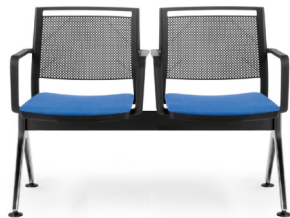

The Kool Chair is a versatile and stylish seating solution designed for modern offices, training rooms, breakout areas, and visitor spaces. Its perforated polypropylene back provides ventilation, ensuring comfort during extended use, while the integrated handle at the top allows for easy movement and handling.

SPECIFICATIONS

Range:

Stackable meeting chair
Beam with up to 5 seats

Features:

Stackable 5 high with or without armrests
Polypropylene backrest, seat pad and armrests
Perforations in backrest for ventilation
Built-in handle in backrest for easy handling
Powder coated steel frame for durability
Beam legs are polished aluminium (option to powder coat)

Seat pad may be upholstered in variety of fabrics, leather or vinyl

Sustainability:

Plastic and steel parts are partly made from recycled materials and are further recyclable

Warranty:

10 years

DIMENSIONS

Meeting chair with and without arms

Beam with 2 seats

Beam with 2 seats and side table

Beam with 3 seats

Beam with 4 seats

Beam with 5 seats

*Dimensions (+/-10mm)

workspace
commercial furniture

SYDNEY — MELBOURNE — ADELAIDE — CANBERRA — BRISBANE