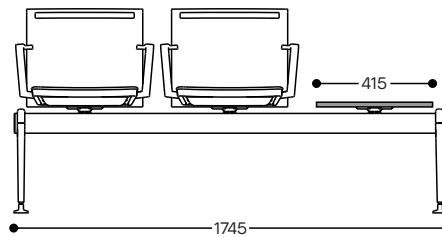

Seat pad may be upholstered in variety of fabrics, leather or vinyl

Sustainability:

Plastic and steel parts are partly made from recycled materials and are further recyclable

Warranty:

10 years

DIMENSIONS

Meeting chair with and without arms

Beam with 2 seats

Beam with 2 seats and side table

Beam with 3 seats

Beam with 4 seats

Beam with 5 seats

*Dimensions (+/-10mm)

workspace
commercial furniture

SYDNEY — MELBOURNE — ADELAIDE — CANBERRA — BRISBANE