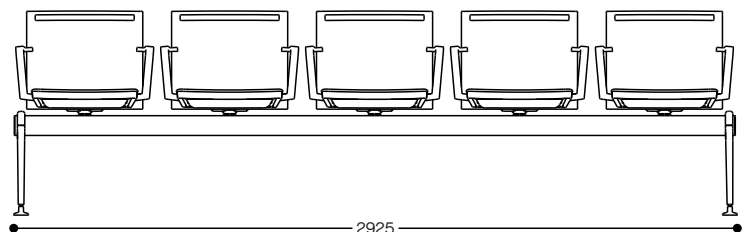

SPECIFICATIONS

Range:

Stackable meeting chair
Beam with up to 5 seats

Features:

Stackable 5 high with or without armrests
Polypropylene backrest, seat pad and armrests
Perforations in backrest for ventilation
Built-in handle in backrest for easy handling
Powder coated steel frame for durability
Beam legs are polished aluminium (option to powder coat)

Beam with 2 seats

Beam with 2 seats and side table

Beam with 3 seats

Beam with 4 seats

Beam with 5 seats

*Dimensions (+/-10mm)

workspace
commercial furniture

SYDNEY — MELBOURNE — ADELAIDE — CANBERRA — BRISBANE