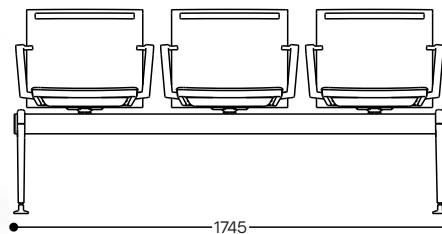

SPECIFICATIONS

Range:

Stackable meeting chair
Beam with up to 5 seats

Features:

Stackable 5 high with or without armrests
Polypropylene backrest, seat pad and armrests
Perforations in backrest for ventilation
Built-in handle in backrest for easy handling
Powder coated steel frame for durability
Beam legs are polished aluminium (option to powder coat)

Seat pad may be upholstered in variety of fabrics, leather or vinyl

Sustainability:

Plastic and steel parts are partly made from recycled materials and are further recyclable

Warranty:

10 years

DIMENSIONS

Meeting chair with and without arms

Beam with 2 seats

Beam with 2 seats and side table

Beam with 3 seats

Beam with 4 seats

Beam with 5 seats

*Dimensions (+/-10mm)

workspace
commercial furniture

SYDNEY — MELBOURNE — ADELAIDE — CANBERRA — BRISBANE