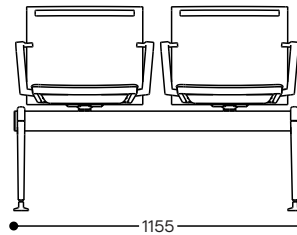

SPECIFICATIONS

Range:

Stackable meeting chair
Beam with up to 5 seats

Features:

Stackable 5 high with or without armrests
Polypropylene backrest, seat pad and armrests
Perforations in backrest for ventilation
Built-in handle in backrest for easy handling
Powder coated steel frame for durability
Beam legs are polished aluminium (option to powder coat)

Seat pad may be upholstered in variety of fabrics, leather or vinyl

Sustainability:

Plastic and steel parts are partly made from recycled materials and are further recyclable

Warranty:

10 years

DIMENSIONS

Meeting chair with and without arms

Beam with 2 seats

Beam with 2 seats and side table

Beam with 3 seats

Beam with 4 seats

Beam with 5 seats

*Dimensions (+/-10mm)

workspace
commercial furniture

SYDNEY — MELBOURNE — ADELAIDE — CANBERRA — BRISBANE