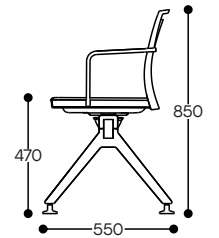

Seat pad may be upholstered in variety of fabrics, leather or vinyl

Sustainability:

Plastic and steel parts are partly made from recycled materials and are further recyclable

Warranty:

10 years

DIMENSIONS

Meeting chair with and without arms

Beam with 2 seats

Beam with 2 seats and side table

Beam with 3 seats

Beam with 4 seats

Beam with 5 seats

*Dimensions (+/-10mm)

workspace
commercial furniture

SYDNEY — MELBOURNE — ADELAIDE — CANBERRA — BRISBANE