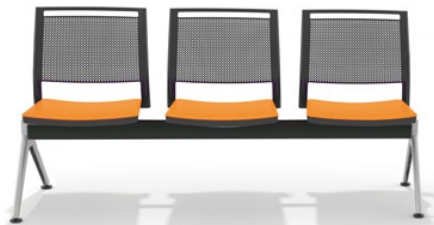

The Kool Chair is a versatile and stylish seating solution designed for modern offices, training rooms, breakout areas, and visitor spaces. Its perforated polypropylene back provides ventilation, ensuring comfort during extended use, while the integrated handle at the top allows for easy movement and handling.

SPECIFICATIONS

Range:

Stackable meeting chair
Beam with up to 5 seats

Features:

Stackable 5 high with or without armrests
Polypropylene backrest, seat pad and armrests
Perforations in backrest for ventilation
Built-in handle in backrest for easy handling
Powder coated steel frame for durability
Beam legs are polished aluminium (option to powder coat)

Seat pad may be upholstered in variety of fabrics, leather or vinyl

Sustainability:

Plastic and steel parts are partly made from recycled materials and are further recyclable

Warranty:

10 years

DIMENSIONS

Meeting chair with and without arms

Beam with 2 seats

Beam with 2 seats and side table

Beam with 3 seats

Beam with 4 seats

Beam with 5 seats

*Dimensions (+/-10mm)

workspace
commercial furniture

SYDNEY — MELBOURNE — ADELAIDE — CANBERRA — BRISBANE