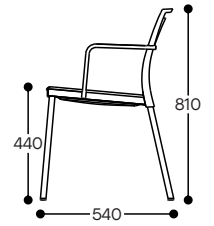

SPECIFICATIONS

Range:

Stackable meeting chair
Beam with up to 5 seats

Features:

Stackable 5 high with or without armrests
Polypropylene backrest, seat pad and armrests
Perforations in backrest for ventilation
Built-in handle in backrest for easy handling
Powder coated steel frame for durability
Beam legs are polished aluminium (option to powder coat)

Options:

Available in black or white
With or without armrests
Beam available with up-to 5 seats and/or optional side table
Beam seats available with armrests to none, all or just outer chairs

Upholstery:

Seat pad may be upholstered in variety of fabrics, leather or vinyl

Sustainability:

Plastic and steel parts are partly made from recycled materials and are further recyclable

Warranty:

10 years

DIMENSIONS

Meeting chair with and without arms

Beam with 2 seats

Beam with 2 seats and side table

Beam with 3 seats

Beam with 4 seats

Beam with 5 seats

*Dimensions (+/-10mm)

workspace
commercial furniture

SYDNEY — MELBOURNE — ADELAIDE — CANBERRA — BRISBANE