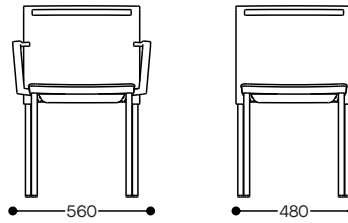

SPECIFICATIONS

Range:

Stackable meeting chair
Beam with up to 5 seats

Features:

Stackable 5 high with or without armrests
Polypropylene backrest, seat pad and armrests
Perforations in backrest for ventilation
Built-in handle in backrest for easy handling
Powder coated steel frame for durability
Beam legs are polished aluminium (option to powder coat)

Seat pad may be upholstered in variety of fabrics, leather or vinyl

Sustainability:

Plastic and steel parts are partly made from recycled materials and are further recyclable

Warranty:

10 years

DIMENSIONS

Meeting chair with and without arms

Beam with 2 seats

Beam with 2 seats and side table

Beam with 3 seats

Beam with 4 seats

Beam with 5 seats

*Dimensions (+/-10mm)

workspace
commercial furniture

SYDNEY — MELBOURNE — ADELAIDE — CANBERRA — BRISBANE