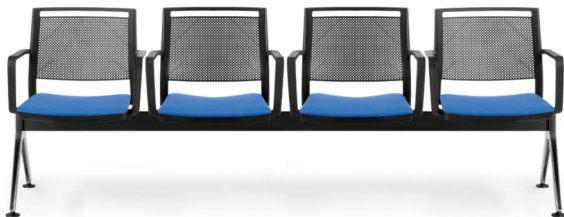

The Kool Chair is a versatile and stylish seating solution designed for modern offices, training rooms, breakout areas, and visitor spaces. Its perforated polypropylene back provides ventilation, ensuring comfort during extended use, while the integrated handle at the top allows for easy movement and handling.

Available with four sturdy steel legs or in a beam-mounted configuration of up to five seats, the Kool Chair adapts to various settings. It can be stacked up to five high, with or without armrests, for efficient storage. The beam version offers flexible armrest options—none, all, or just on the outer chairs.

SPECIFICATIONS

Range:

Stackable meeting chair
Beam with up to 5 seats

Features:

Stackable 5 high with or without armrests
Polypropylene backrest, seat pad and armrests
Perforations in backrest for ventilation
Built-in handle in backrest for easy handling
Powder coated steel frame for durability
Beam legs are polished aluminium (option to powder coat)

Beam with 2 seats

Beam with 2 seats and side table

Beam with 3 seats

Beam with 4 seats

Beam with 5 seats

*Dimensions (+/-10mm)

workspace
commercial furniture

SYDNEY — MELBOURNE — ADELAIDE — CANBERRA — BRISBANE