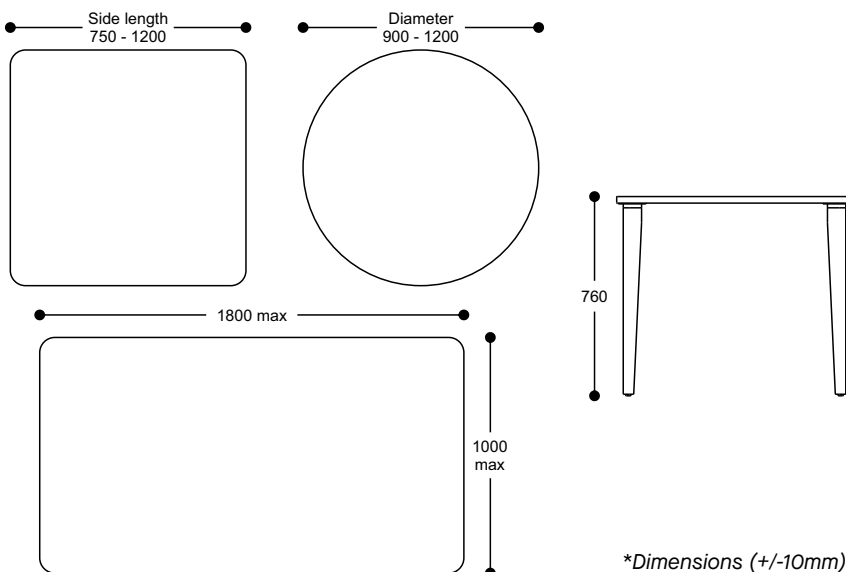

# Haven

The Haven Table is a contemporary evolution of our Retreat range, offering a cleaner look and improved chair clearance. Its softly rounded top edges and subtly radiused leg profile create a warm, modern aesthetic suited to a wide range of interiors.

## DIMENSIONS