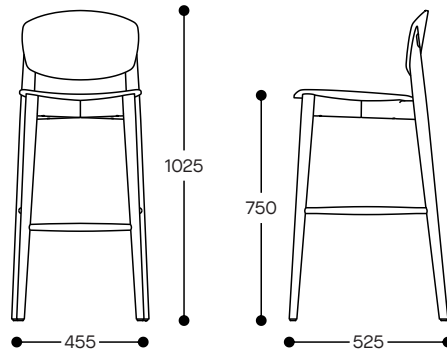

The CX Stool is offered in two height options, extending the range seamlessly into bar and counter environments. Both chair and stool share the same thoughtful detailing, including distinctive screw caps on the back legs, elegant tapering turned legs, and subtle curves through the seat and back that create a visually light yet robust form.

SPECIFICATIONS

Range:

- CX Chair (seat height: 460mm)
- CX High Stool (seat height: 750mm)
- CX Low Stool (seat height: 650mm)

Features:

- CX chair is stackable upto 4 high
- Solid White Ash Timber Frame
- Black powder coated screw covers

- 10 years

DIMENSIONS

CX Chair

CX High Stool

CX Low Stool

**Dimensions (+/-10mm)*

workspace
commercial furniture

SYDNEY — MELBOURNE — ADELAIDE — CANBERRA — BRISBANE