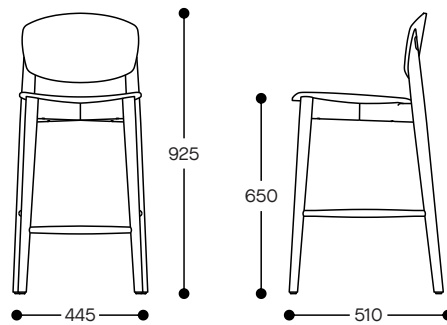

The CX Stool is offered in two height options, extending the range seamlessly into bar and counter environments. Both chair and stool share the same thoughtful detailing, including distinctive screw caps on the back legs, elegant tapering turned legs, and subtle curves through the seat and back that create a visually light yet robust form.

SPECIFICATIONS

Range:

- CX Chair (seat height: 460mm)
- CX High Stool (seat height: 750mm)
- CX Low Stool (seat height: 650mm)

Features:

- CX chair is stackable upto 4 high
- Solid White Ash Timber Frame
- Black powder coated screw covers

- 10 years

DIMENSIONS

CX Chair

CX High Stool

CX Low Stool

**Dimensions (+/-10mm)*

workspace
commercial furniture

SYDNEY — MELBOURNE — ADELAIDE — CANBERRA — BRISBANE