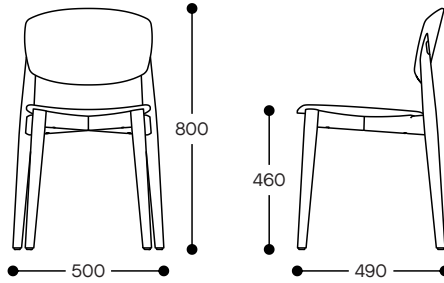

The CX Stool is offered in two height options, extending the range seamlessly into bar and counter environments. Both chair and stool share the same thoughtful detailing, including distinctive screw caps on the back legs, elegant tapering turned legs, and subtle curves through the seat and back that create a visually light yet robust form.

SPECIFICATIONS

Range:

- CX Chair (seat height: 460mm)
- CX High Stool (seat height: 750mm)
- CX Low Stool (seat height: 650mm)

Features:

- CX chair is stackable upto 4 high
- Solid White Ash Timber Frame
- Black powder coated screw covers

- 10 years

DIMENSIONS

CX Chair

CX High Stool

CX Low Stool

**Dimensions (+/-10mm)*

workspace
commercial furniture

SYDNEY — MELBOURNE — ADELAIDE — CANBERRA — BRISBANE