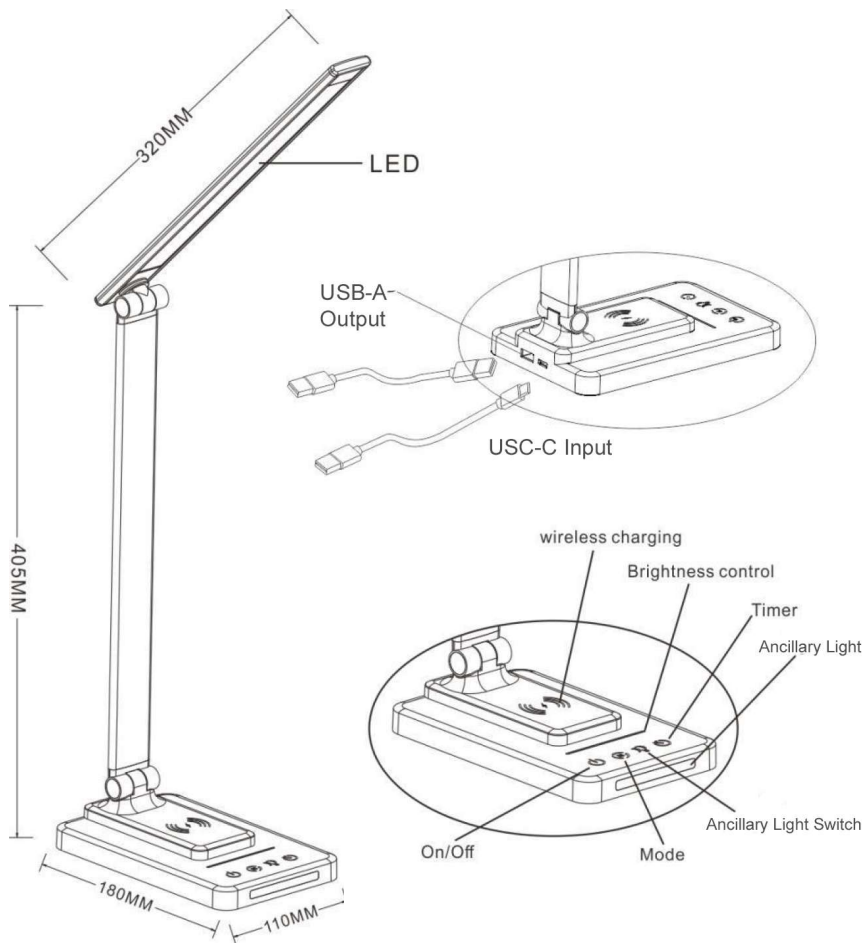

ENERGISE GEN 3 combines the convenience of fast wireless phone charging with the cost saving benefits of LED lighting, providing the ultimate tool to help increase workplace productivity.

- Fully adjustable LED Lamp
- Front Ancillary Light
- Wireless phone charging – 10W
- USB Charging
- Auto Off 60 min timer
- Brightness Slider Control
- 5 Colour Temp – Cool to Warm White

Matt White  
(Silver Post)

Matt Black

<b>Input</b>	DC USB-C
<b>Centre Luminance</b>	450 Lm
<b>Colour Temperatures</b>	3000K – 6000K
<b>LED Life Span</b>	50,000 hrs
<b>USB Output</b>	5V 1 amp
<b>Wireless Charging Output</b>	5V 2 amp
<b>Transmission Distance</b>	9mm
<b>Auto off timer settings</b>	60 min
<b>Finish</b>	Matt Black or Matt White with Silver Post

- 180 deg range of horizontal angle adjustment.
- Wireless phone charging for Qi compatible smartphones.
- USB Port for simultaneous charging.
- 5 Adjustable Colour Temperatures – Warm white to Cool white.
- Slider Dimmable Control
- 3 easy touch buttons for full control.
- Includes Australian approved 3 Pin power adapter.