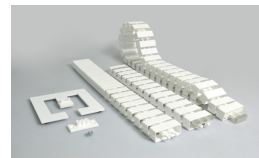

Freestanding 1D/2D/3D Kit