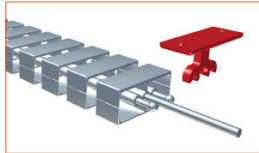

Cable Snake[®] cube

Revolutionary cable management system

Integrated 2D or 3D functionality

Easy-zip system for tool free cable threading

THE FLEXIBLE CABLE MANAGEMENT SYSTEM

- Smooth, caterpillar track operation
- Cube 2D offers horizontal stability and vertical flexibility
- Cube 3D extends for maximum flexibility and compresses to create a closed channel
- Ideal for Freestanding and Channel equipped desks
- Designed for height adjustable and sit to stand desks
- Easy-Steel mounting rod available for rigid (1D) mounting
- Ceiling to Desk and Desk to Floor kits available
- Ceiling suspension with tension cord withstands up to 100kg

Also useable as closed cable channel for higher tread resistance

2D/3D capability

Rolling characteristic optimised for ergonomic furniture

Turning Force Stability

Stability due to patented connection

Tread Proof

Tread proof extended to 80kg. Tread proof compressed to 100kg

Ceiling Outlets

Compatible with Easy-Cover ceiling outlets

Mounting Bar

Easy-Steel with Easy-Desk 3G to use as rigid cable channel

Floor Box

Compatible with most Elsafe Floor Boxes with Easy-Clip