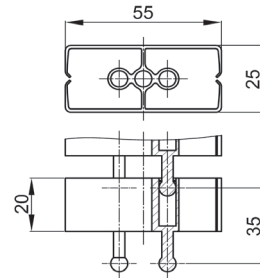

CABLE-SNAKE® CUBE TECHNICAL DATA

Capacity up to about:	4 power (2 per cavity) OR 18 data (9 per cavity) OR 2 power and 9 data
Extended chain of 34 chain links:	approx. 100cm
Compressed 3D chain:	approx. 69cm
Material:	Polypropylene

Black 146995
White 146996
Silver 146997

Cable-Snake® Cube 1/2/3D Kit:

Easy-Desk 2B (incl 2 screws), Easy-Floor & E-Mag 2B 2D = 100cm, 1D = 25cm (with Easy-Steel & E-Mag) & 3D = 75cm

Black 147250
White 147251
Silver 147252

CHANNEL KITS:

Channel to Desk Cable-Snake® Cube Kit:

100cm Length, Easy-Desk 2B (incl 2 screws) & E-Mag

Black 147260
White 147261
Silver 147262

Channel to Floor Cable-Snake® Cube Kit:

50cm Length, Easy-Floor & E-Mag 2B

Black 147270
White 147271
Silver 147272

INDIVIDUAL LENGTHS:

2D Chain: 3D Chain:

Cable-Snake® Cube	Black	White	Silver
approx. 100cm (34 chain links)	146985	146986	146987
	146980	146981	146982

Freestanding 2D Kit with Easy-Floor