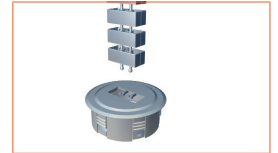

Desk and Floor Outlets

Compatible with Easy-Outlet desk/floor outlets

FREESTANDING KITS:

Cable-Snake® Cube Floor to Desk Kit

Easy-Desk 2B (incl 2 screws) & Easy-Floor (optional E-Mag 2B) approx. 125cm (42 chain links) for sit to stand desk

Black 146995
White 146996
Silver 146997

Cable-Snake® Cube 1/2/3D Kit:

Easy-Desk 2B (incl 2 screws), Easy-Floor & E-Mag 2B 2D = 100cm, 1D = 25cm (with Easy-Steel & E-Mag) & 3D = 75cm

Black 147250
White 147251
Silver 147252

CHANNEL KITS:

Channel to Desk Cable-Snake® Cube Kit:

100cm Length, Easy-Desk 2B (incl 2 screws) & E-Mag

Black 147260
White 147261
Silver 147262

Channel to Floor Cable-Snake® Cube Kit:

50cm Length, Easy-Floor & E-Mag 2B

Black 147270
White 147271
Silver 147272

INDIVIDUAL LENGTHS:

2D Chain: 3D Chain:

Cable-Snake® Cube	Black	White	Silver
approx. 100cm (34 chain links)	146985	146986	146987
	146980	146981	146982