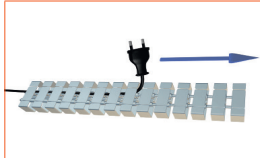

Cable Snake[®] cube

Revolutionary cable management system

Integrated 2D or 3D functionality

Easy-zip system for tool free cable threading

THE FLEXIBLE CABLE MANAGEMENT SYSTEM

- Smooth, caterpillar track operation
- Cube 2D offers horizontal stability and vertical flexibility
- Cube 3D extends for maximum flexibility and compresses to create a closed channel
- Ideal for Freestanding and Channel equipped desks
- Designed for height adjustable and sit to stand desks
- Easy-Steel mounting rod available for rigid (1D) mounting
- Ceiling to Desk and Desk to Floor kits available
- Ceiling suspension with tension cord withstands up to 100kg

CABLE-SNAKE® CUBE TECHNICAL DATA

Capacity up to about:	4 power (2 per cavity) OR 18 data (9 per cavity) OR 2 power and 9 data
Extended chain of 34 chain links:	approx. 100cm
Compressed 3D chain:	approx. 69cm
Material:	Polypropylene

COLOURS

Black

White

Silver

FEATURES

Easy-Zip

Tool-free installation, like a zipper

3D Flexible in length

Also useable as closed cable channel for higher tread resistance

2D/3D capability

Rolling characteristic optimised for ergonomic furniture

Turning Force Stability

Stability due to patented connection

Tread Proof