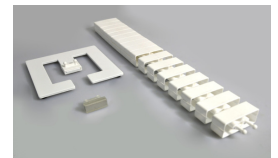

Channel to Floor Kit