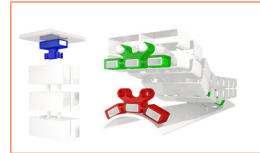

Tread proof extended to 80kg. Tread proof compressed to 100kg

Ceiling Outlets

Compatible with Easy-Cover ceiling outlets

Mounting Bar

Easy-Steel with Easy-Desk 3G to use as rigid cable channel

Floor Box

Compatible with most Elsafe Floor Boxes with Easy-Clip

Magnets

E-MAG under desk mounting option or use with Easy-Steel

Desk and Floor Outlets

Compatible with Easy-Outlet desk/floor outlets

FREESTANDING KITS:

Cable-Snake® Cube Floor to Desk Kit

Easy-Desk 2B (incl 2 screws) & Easy-Floor (optional E-Mag 2B) approx. 125cm (42 chain links) for sit to stand desk

Black 146995
White 146996
Silver 146997

Cable-Snake® Cube 1/2/3D Kit:

Easy-Desk 2B (incl 2 screws), Easy-Floor & E-Mag 2B 2D = 100cm, 1D = 25cm (with Easy-Steel & E-Mag) & 3D = 75cm

Black 147250
White 147251
Silver 147252