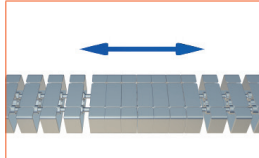

Cable Snake[®] cube

Revolutionary cable management system

Integrated 2D or 3D functionality

Easy-zip system for tool free cable threading

THE FLEXIBLE CABLE MANAGEMENT SYSTEM

- Smooth, caterpillar track operation
- Cube 2D offers horizontal stability and vertical flexibility
- Cube 3D extends for maximum flexibility and compresses to create a closed channel
- Ideal for Freestanding and Channel equipped desks
- Designed for height adjustable and sit to stand desks
- Easy-Steel mounting rod available for rigid (1D) mounting
- Ceiling to Desk and Desk to Floor kits available
- Ceiling suspension with tension cord withstands up to 100kg

CABLE-SNAKE® CUBE TECHNICAL DATA

Capacity up to about:	4 power (2 per cavity) OR 18 data (9 per cavity) OR 2 power and 9 data
Extended chain of 34 chain links:	approx. 100cm
Compressed 3D chain:	approx. 69cm
Material:	Polypropylene

COLOURS

Black

White

Silver

FEATURES

Easy-Zip

Tool-free installation, like a zipper

3D Flexible in length

Also useable as closed cable channel for higher tread resistance

2D/3D capability

Rolling characteristic optimised for ergonomic furniture

Turning Force Stability

Stability due to patented connection

Tread Proof