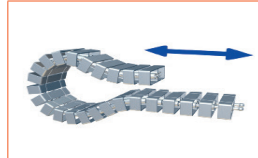

Cable Snake[®] cube

Revolutionary cable management system

Integrated 2D or 3D functionality

Easy-zip system for tool free cable threading

THE FLEXIBLE CABLE MANAGEMENT SYSTEM

- Smooth, caterpillar track operation
- Cube 2D offers horizontal stability and vertical flexibility
- Cube 3D extends for maximum flexibility and compresses to create a closed channel
- Ideal for Freestanding and Channel equipped desks
- Designed for height adjustable and sit to stand desks
- Easy-Steel mounting rod available for rigid (1D) mounting
- Ceiling to Desk and Desk to Floor kits available
- Ceiling suspension with tension cord withstands up to 100kg

CABLE-SNAKE® CUBE TECHNICAL DATA

Capacity up to about:	4 power (2 per cavity) OR 18 data (9 per cavity) OR 2 power and 9 data
Extended chain of 34 chain links:	approx. 100cm
Compressed 3D chain:	approx. 69cm
Material:	Polypropylene

COLOURS

Black

White

Silver

FEATURES

Easy-Zip

Tool-free installation, like a zipper

3D Flexible in length

Also useable as closed cable channel for higher tread resistance

2D/3D capability

Rolling characteristic optimised for ergonomic furniture

Turning Force Stability

Stability due to patented connection

Tread Proof